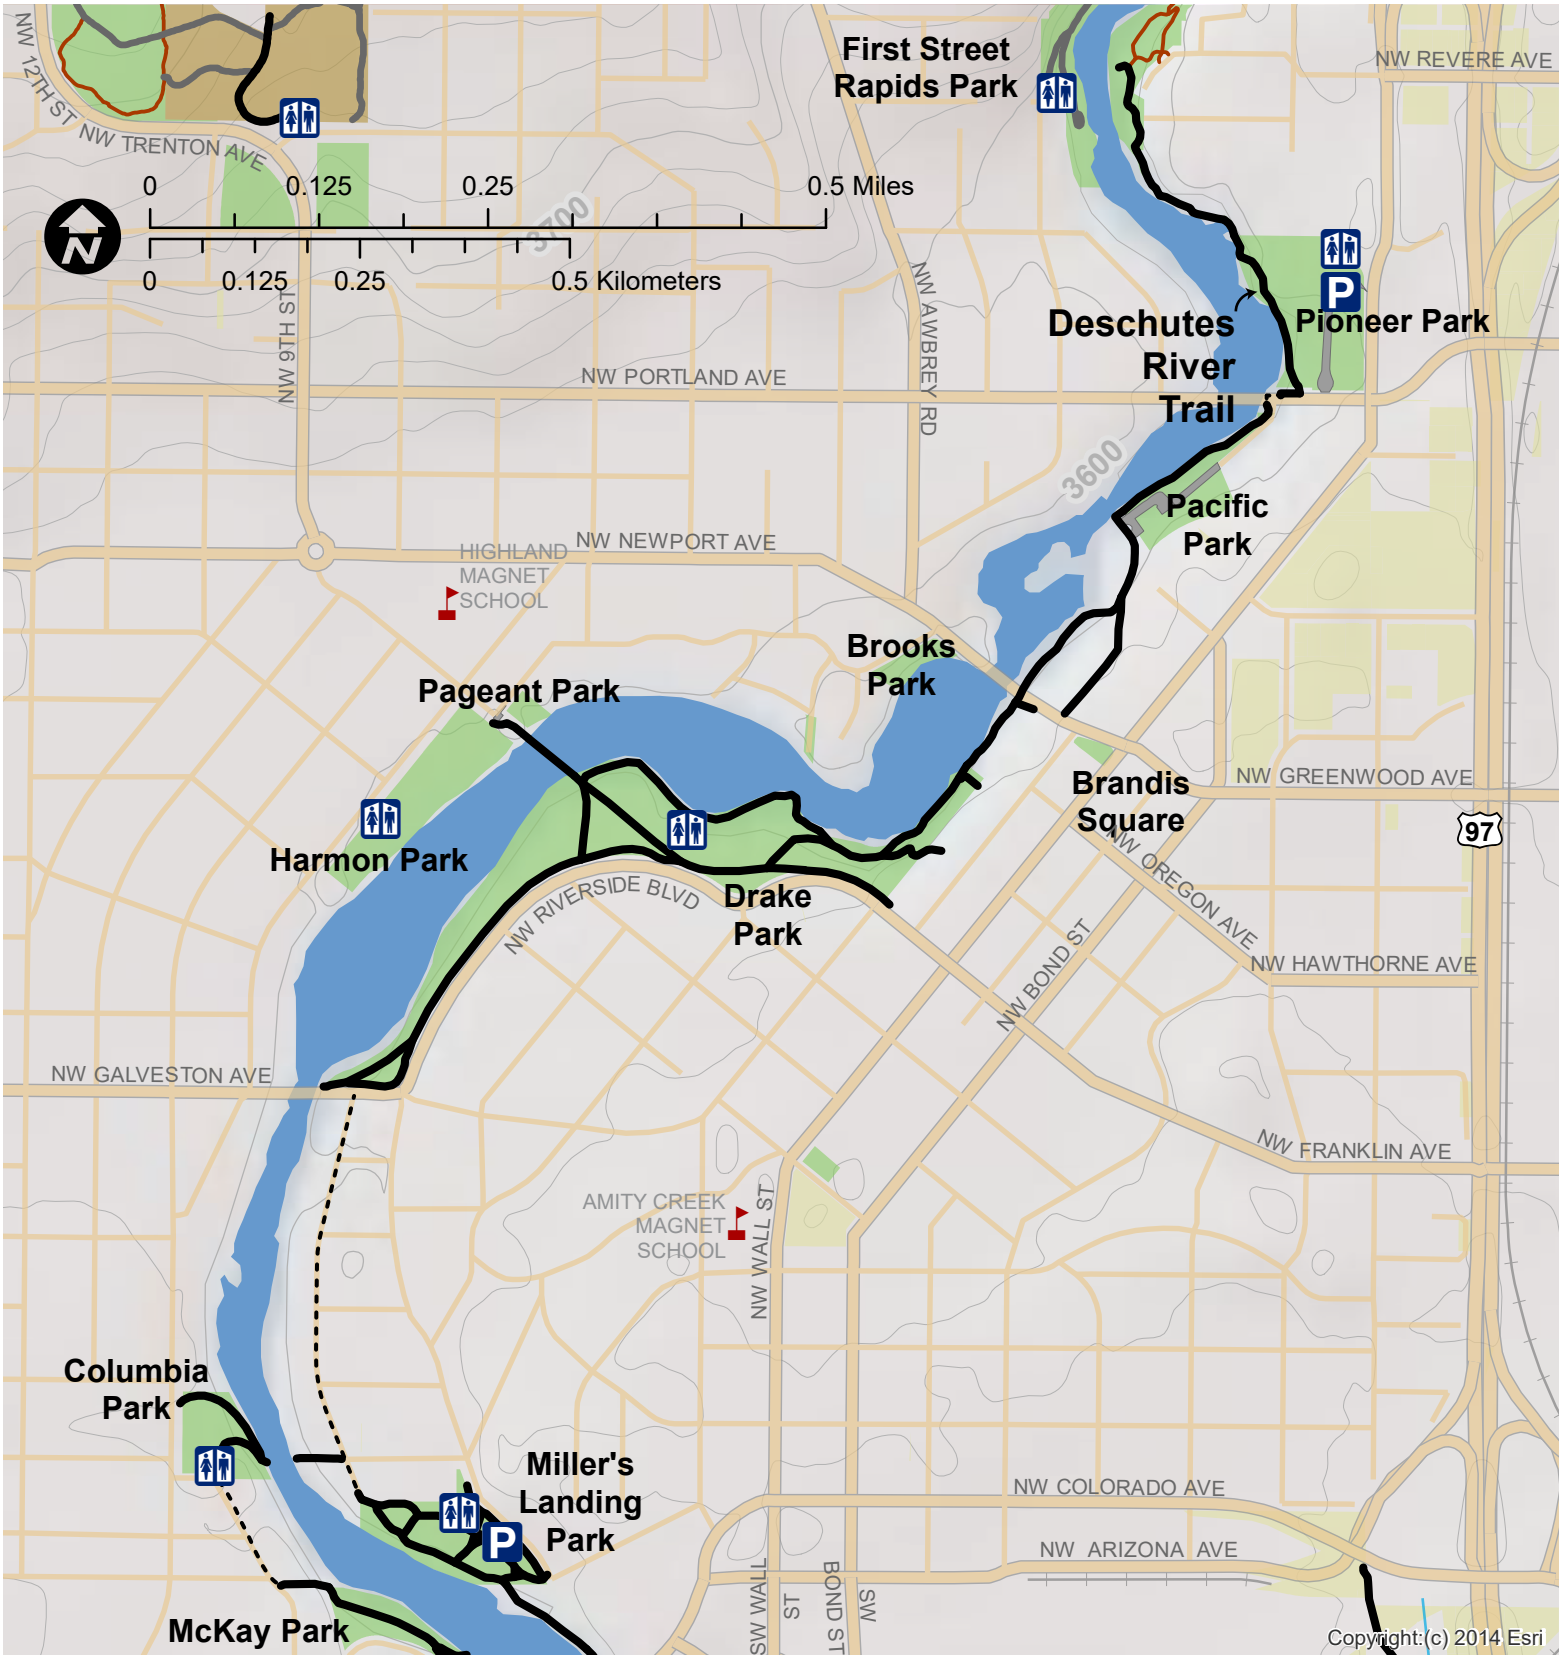

# Deschutes River Trail - Pioneer

*play for life*

- Paved Trail
- Gravel Trail
- Natural Surface Trail
- Road/Sidewalk Connection
- BPRD Park
- Dog Off Leash Area
- Other Public Land
- Golf Course