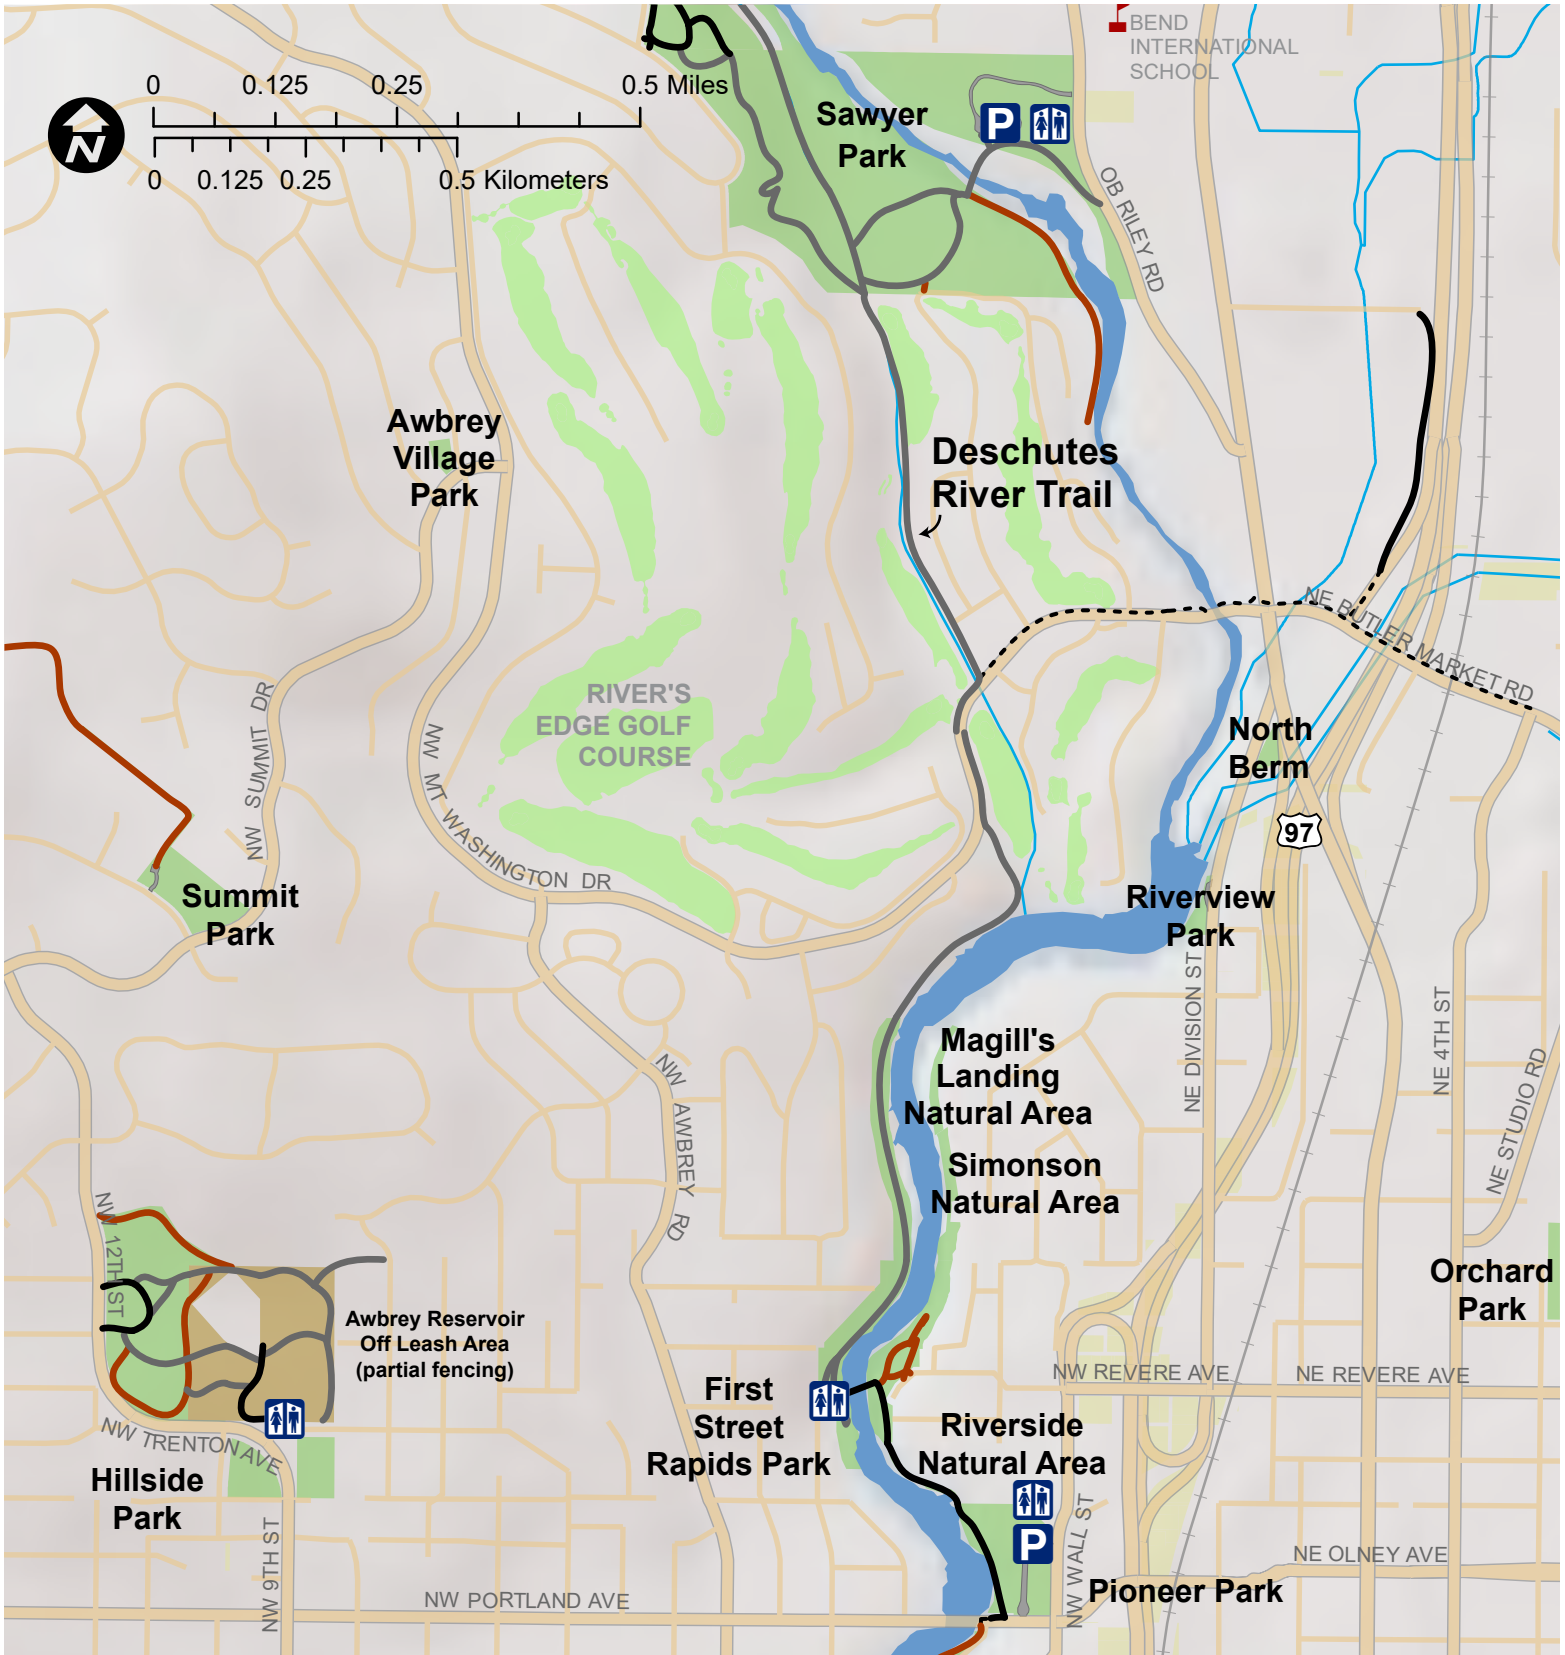

Deschutes River Trail - River Run

play for life

- Paved Trail
- Gravel Trail
- Natural Surface Trail
- Road/Sidewalk Connection
- BPRD Park
- Dog Off Leash Area
- Other Public Land
- Golf Course