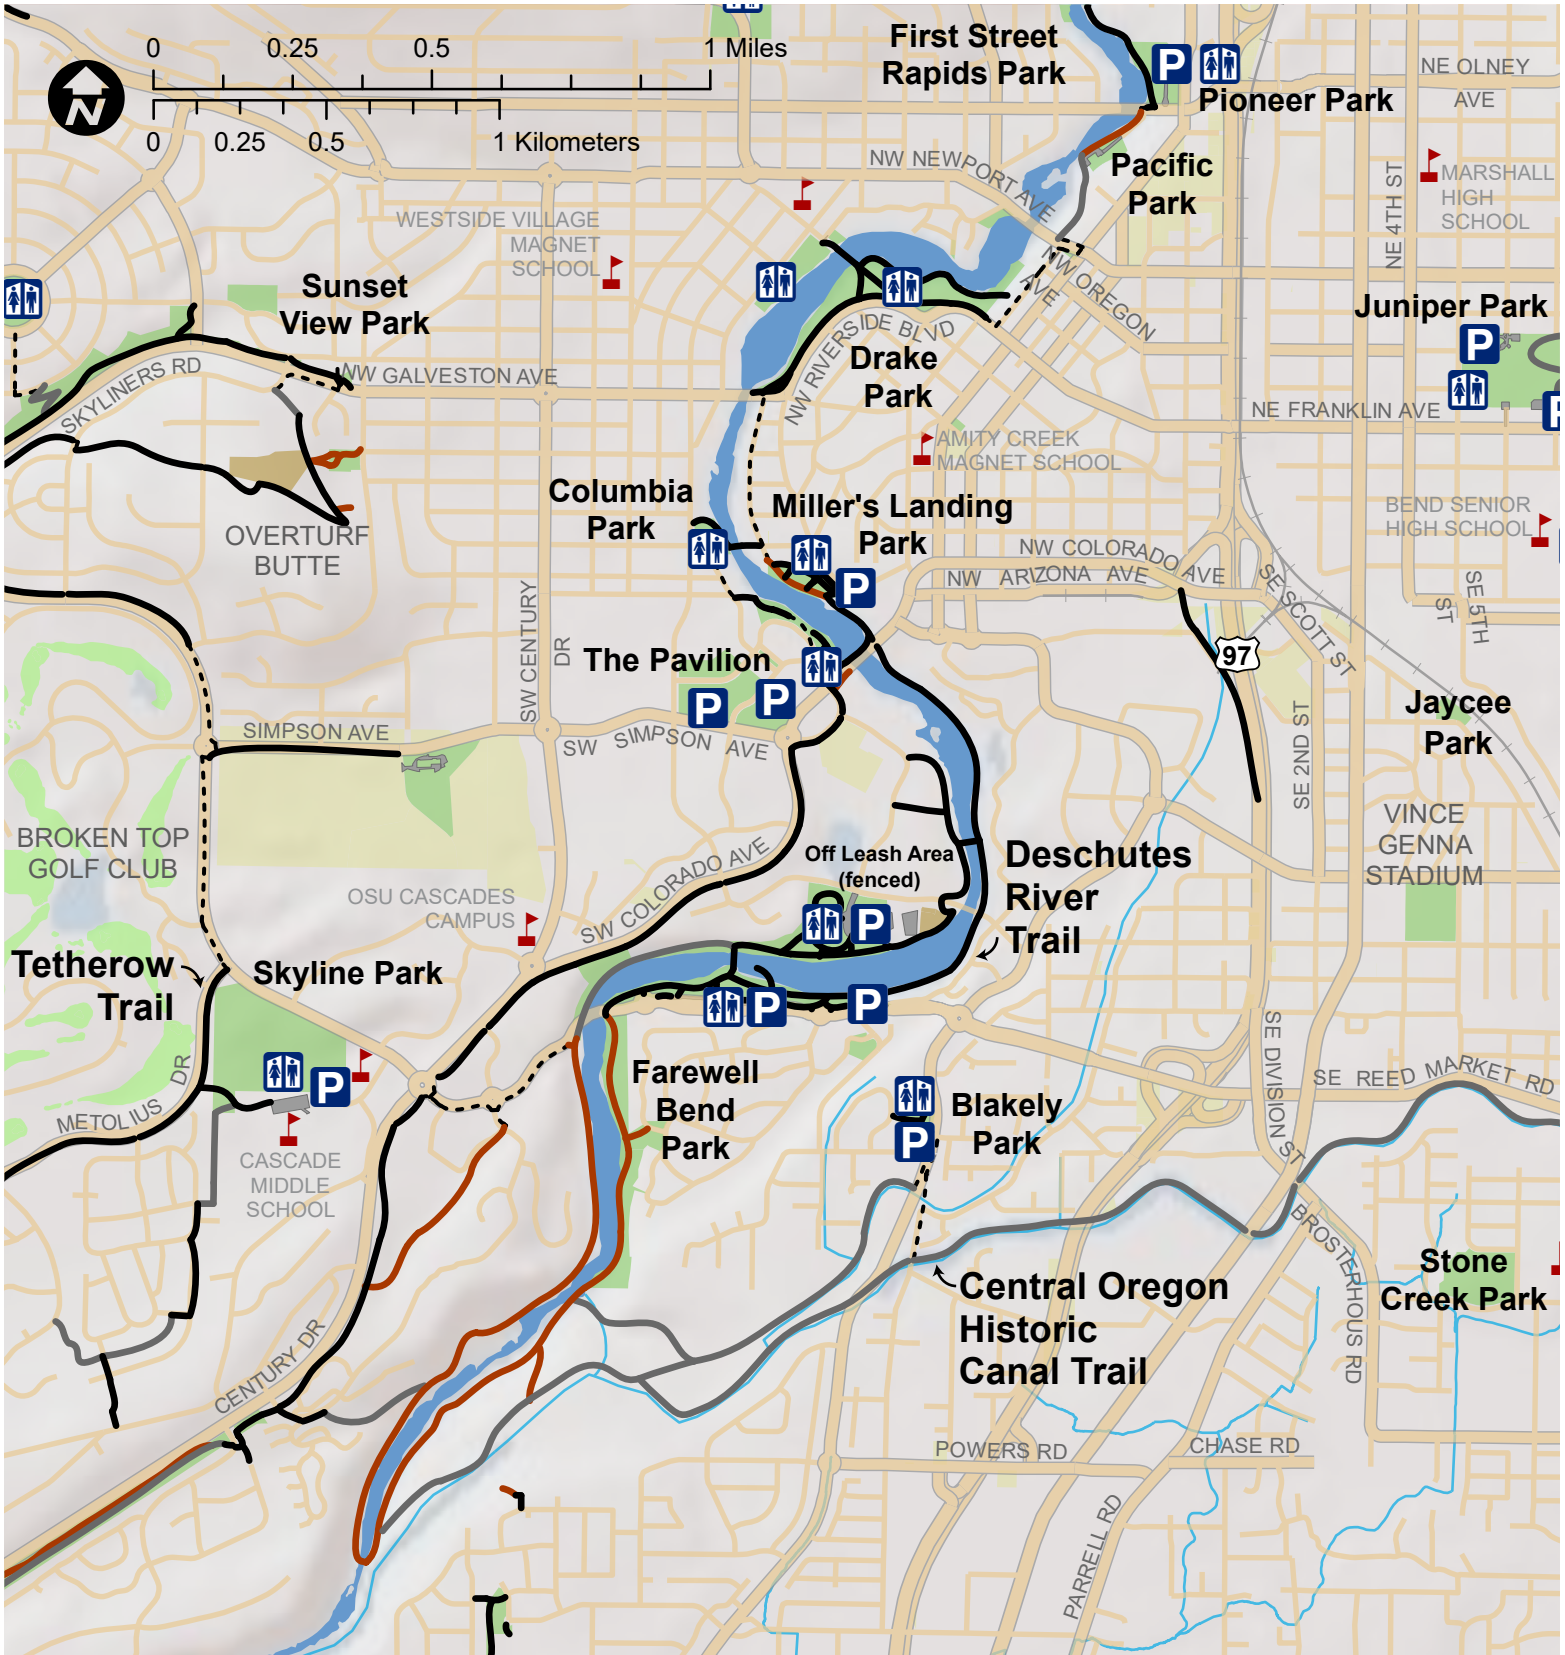

Deschutes River Trail - South

play for life

- Paved Trail
- Gravel Trail
- Natural Surface Trail
- Road/Sidewalk Connection
- BPRD Park
- Dog Off Leash Area
- Other Public Land
- Golf Course