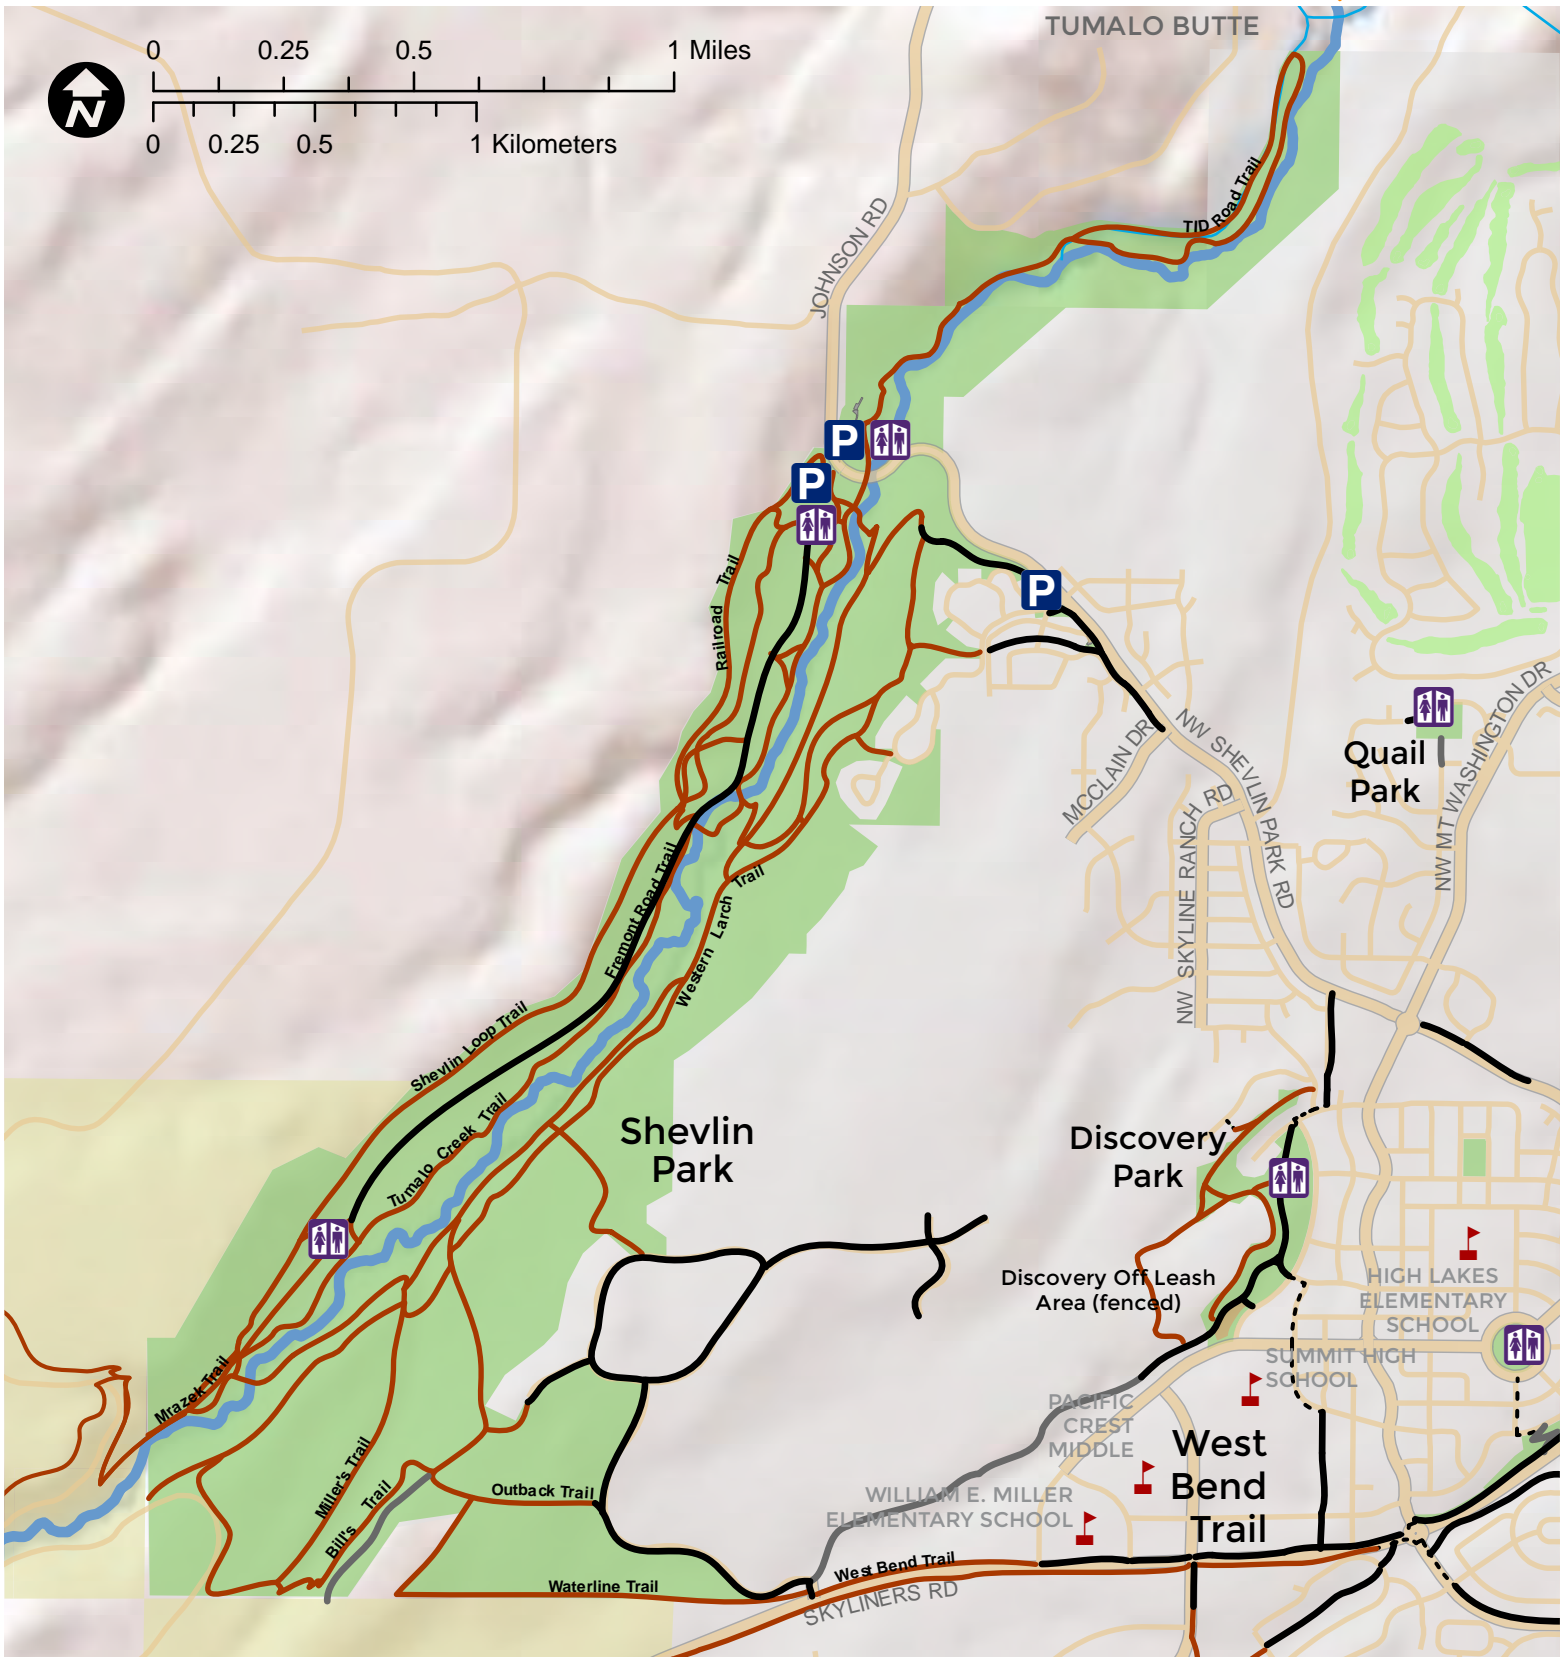

Shevlin Park Trails

play for life

- Paved Trail
- Gravel Trail
- Natural Surface Trail
- Road/Sidewalk Connection
- BPRD Park
- Dog Off Leash Area
- Other Public Land
- Golf Course